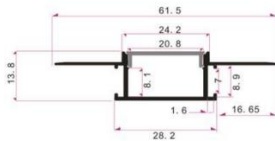

LED Profile

Anodised aluminium

Commercial Grade

Specification

- Plaster in recessed mount LED profile
- Anodised aluminium
- Indoor use
- Frosted cover
- Screw fixing
- Length 2000mm
- Outer width 61.5mm
- Depth 13.8mm
- Internal width 20.8mm
- Tape width 8mm – 20mm
- Supplied with end caps
- CE & RoHS certified
- Warranty 2 years