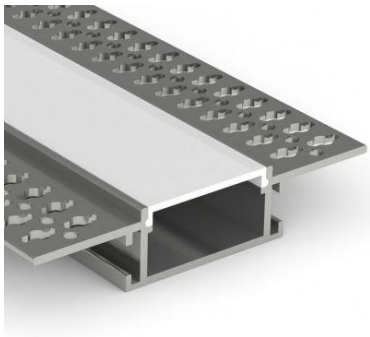

LED Profile

Anodised aluminium

Commercial Grade

Specification

- Plaster in recessed mount LED profile
- Anodised aluminium
- Indoor use
- Frosted cover
- Screw fixing
- Length 2000mm
- Outer width 61.5mm
- Depth 13.8mm
- Internal width 20.8mm
- Tape width 8mm – 20mm
- Supplied with end caps
- CE & RoHS certified
- Warranty 2 years