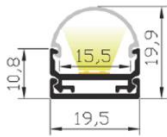

LED Profile

Anodised aluminium

Commercial Grade

Specification

- Domed surface mount LED profile
- Anodised aluminium
- Indoor use
- Frosted cover
- Screw fixing
- Length 2000mm
- Outer width 19.5mm
- Depth 19.9mm
- Internal width 15.5mm
- Tape width 8mm – 15mm
- Supplied with end caps
- CE & RoHS certified
- Warranty 2 years