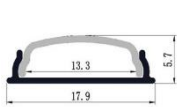

LED Profile

Anodised aluminium

Commercial Grade

Specification

- Flexible surface mount LED profile
- Anodised aluminium
- Indoor use
- Clear or frosted cover
- Bracket or screw fixing
- Length 2000mm
- Outer width 17.9mm
- Depth 5.7mm
- Internal width 13.3mm
- Tape width 8mm – 12mm
- Supplied with brackets and end caps
- CE & RoHS certified
- Warranty 2 years