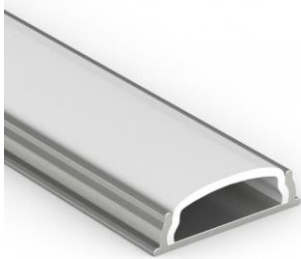

LED Profile

Anodised aluminium

Commercial Grade

Specification

- Flexible surface mount LED profile
- Anodised aluminium
- Indoor use
- Clear or frosted cover
- Bracket or screw fixing
- Length 2000mm
- Outer width 17.9mm
- Depth 5.7mm
- Internal width 13.3mm
- Tape width 8mm – 12mm
- Supplied with brackets and end caps
- CE & RoHS certified
- Warranty 2 years