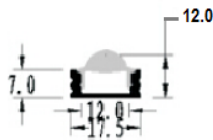

### Specification

- 30-degree optic surface mount LED profile
- Anodised aluminium
- Indoor use
- Clear or frosted cover
- Bracket or screw fixing
- Length 2000mm
- Outer width 17.6mm
- Depth 12mm
- Internal width 12mm
- Tape width 8mm – 12mm
- Supplied with brackets and end caps
- CE & RoHS certified
- Warranty 2 years