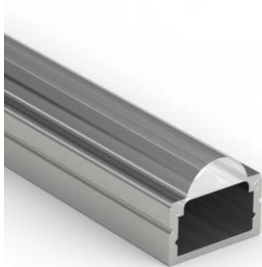

## LED Profile

Anodised aluminium

Commercial Grade

### Specification

- 30-degree optic surface mount LED profile
- Anodised aluminium
- Indoor use
- Clear or frosted cover
- Bracket or screw fixing
- Length 2000mm
- Outer width 17.6mm
- Depth 12mm
- Internal width 12mm
- Tape width 8mm – 12mm
- Supplied with brackets and end caps
- CE & RoHS certified
- Warranty 2 years