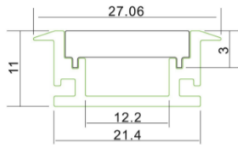

LED Profile

Anodised aluminium

Commercial Grade

Specification

- Recessed floor mount LED profile
- Anodised aluminium
- Indoor use
- Frosted cover
- Screw fixing
- Length 2000mm
- Outer width 27.06mm
- Depth 11mm
- Internal width 12.2mm
- Tape width 8mm – 12mm
- Supplied with end caps
- CE & RoHS certified
- Warranty 2 years