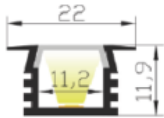

LED Profile

Anodised aluminium

Commercial Grade

Specification

- Recessed mount LED profile
- Anodised aluminium
- Indoor use
- Clear or frosted cover
- Screw fixing
- Length 2000mm
- Outer width 22mm
- Depth 11.9mm
- Internal width 11.2mm
- Tape width 8mm – 10mm
- Supplied with end caps
- CE & RoHS certified
- Warranty 2 years