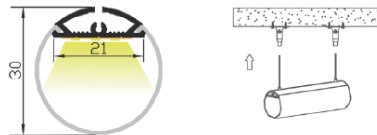

LED Profile

Anodised aluminium

Commercial Grade

Specification

- Opaque surface mount LED tube/profile
- Anodised aluminium
- Indoor use
- Frosted cover
- Screw fixing/suspension wire
- Length 2000mm
- Outer width 30mm
- Depth 30mm
- Internal width 21mm
- Tape width 8mm – 20mm
- Supplied with end caps
- CE & RoHS certified
- Warranty 2 years