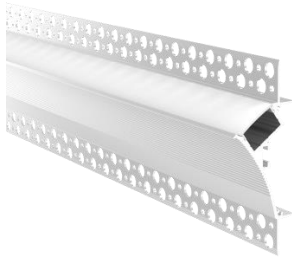

LED Profile

Anodised aluminium

Commercial Grade

Specification

- Plaster in recessed wall mount LED profile
- Anodised aluminium
- Indoor use
- Frosted cover
- Screw fixing
- Length 2000mm
- Outer width 35mm
- Depth 95.7mm
- Internal width 18.7mm
- Tape width 8mm – 18mm
- Supplied with end caps
- CE & RoHS certified
- Warranty 2 years