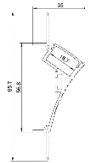

LED Profile

Anodised aluminium

Commercial Grade

Specification

- Plaster in recessed wall mount LED profile
- Anodised aluminium
- Indoor use
- Frosted cover
- Screw fixing
- Length 2000mm
- Outer width 35mm
- Depth 95.7mm
- Internal width 18.7mm
- Tape width 8mm – 18mm
- Supplied with end caps
- CE & RoHS certified
- Warranty 2 years