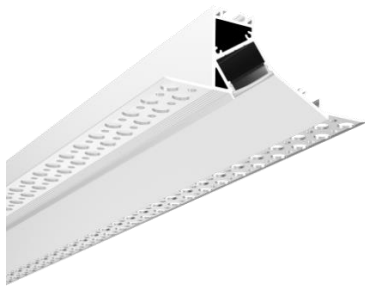

## LED Profile

Anodised aluminium

Commercial Grade

### Specification

- Plaster in recessed ceiling mount LED profile
- Anodised aluminium
- Indoor use
- Frosted cover
- Screw fixing
- Length 2000mm
- Outer width 94.4mm
- Depth 34mm
- Internal width 20.7mm
- Tape width 8mm – 20mm
- Supplied with end caps
- CE & RoHS certified
- Warranty 2 years