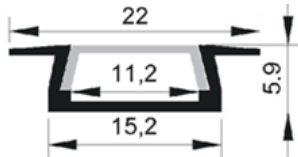

LED Profile

Anodised aluminium

Commercial Grade

Specification

- Recessed mount LED profile
- Anodised aluminium
- Indoor use
- Clear or frosted cover
- Screw fixing
- Length 2000mm
- Outer width 22mm
- Depth 5.9mm
- Internal width 11.2mm
- Tape width 8mm – 10mm
- Supplied with end caps
- CE & RoHS certified
- Warranty 2 years